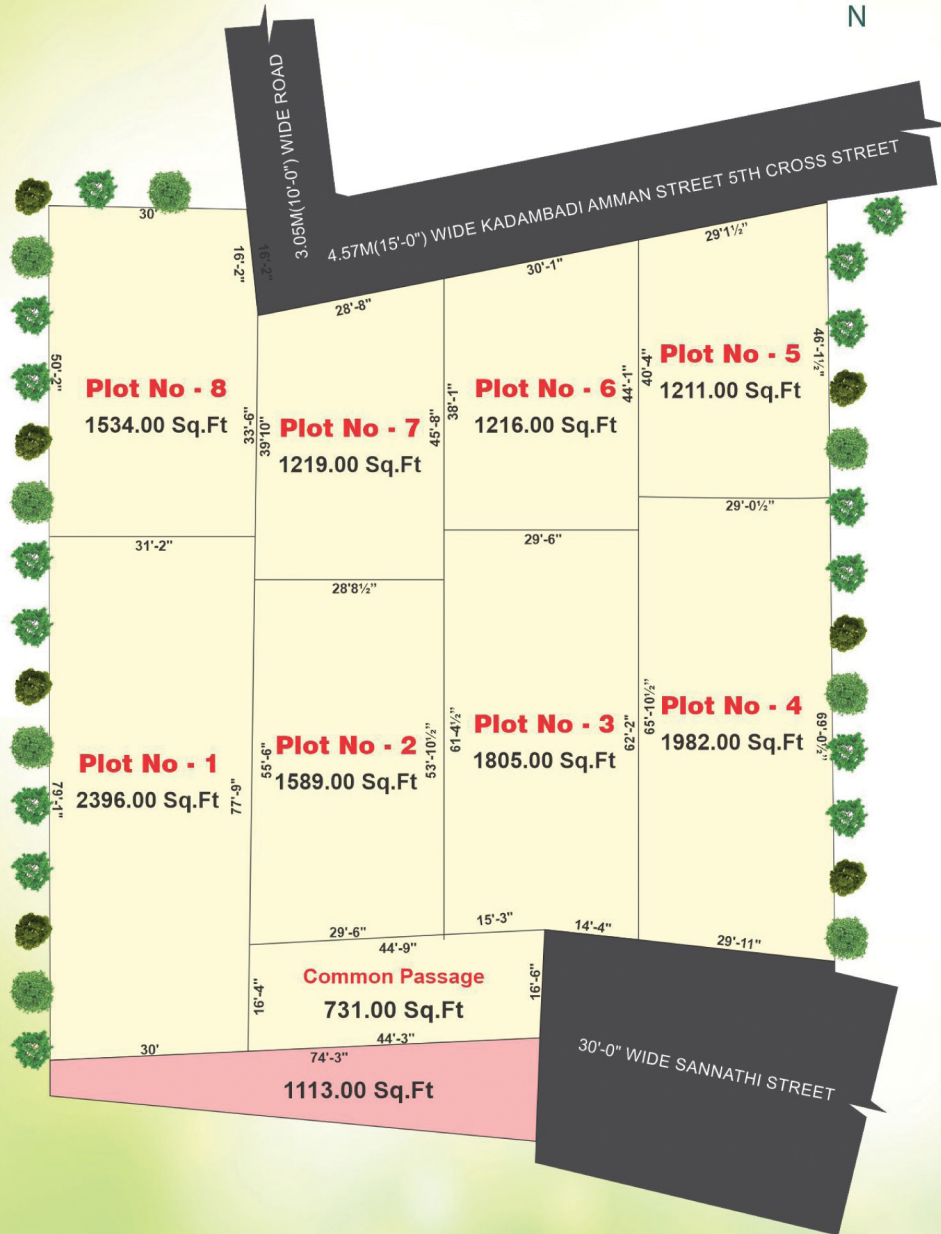

# KEYPLAN

## PROJECT NEARBY

- ◆ Behind Sree Krishna Sweets
- ◆ Trends show room
- ◆ ANN Hospital (1 km)
- ◆ MIOT International Hospital (4.5 kms)
- ◆ SIMS Hospital (5 kms)
- ◆ Avichi College of Arts & Science (3.4 kms)
- ◆ SRM Easwari Engg College (2.3 kms)
- ◆ ACS Medical College (8.9 kms)
- ◆ Meenakshi Women College (6.7 kms)
- ◆ Chennai International Airport (13.1 kms)

# GREEN PRESTIGE

Premium Residential Plots

PLOT	AREA
1	2396
2	1589
3	1805
4	1982
5	1211
6	1216
7	1219
8	1534

## DISTANCE

- ★ Porur - 2.3 Km
- ★ Porur Toll Plaza - 4.8 Km
- ★ Vadapalani - 5 Kms
- ★ Airport - 13.1 Km